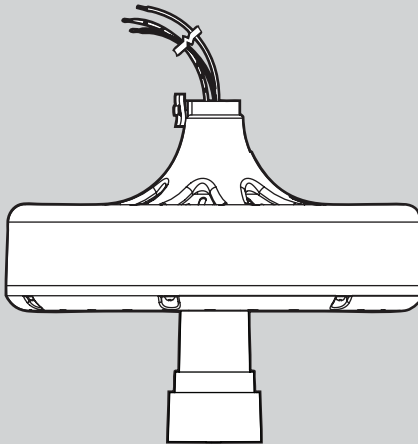

# Fan Parts

(Not Drawn to Scale)

U-Bracket

Rubber Bushing  
and Pin

Mounting Bracket

Canopy Assembly

Hanger Pipe

Blade Set